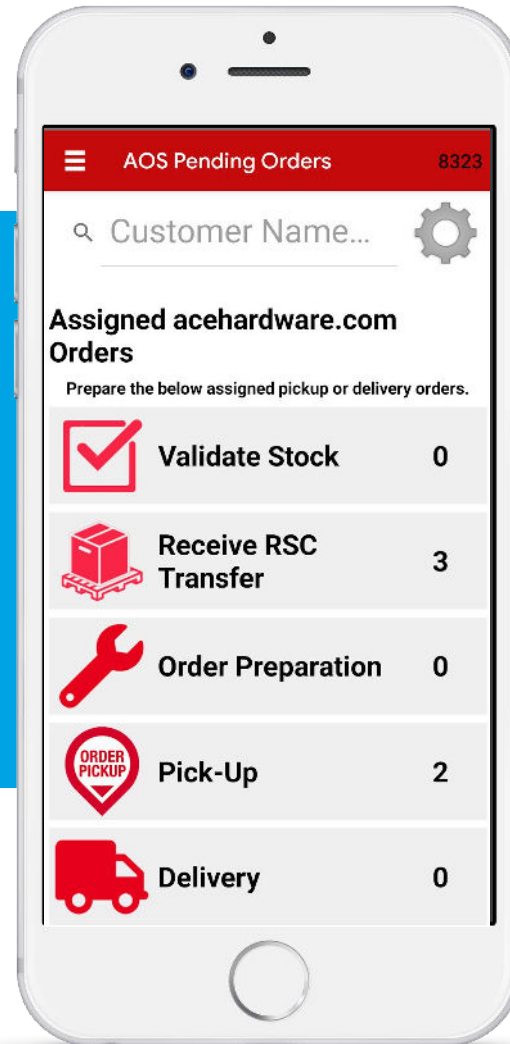

BOPIS & BODFS