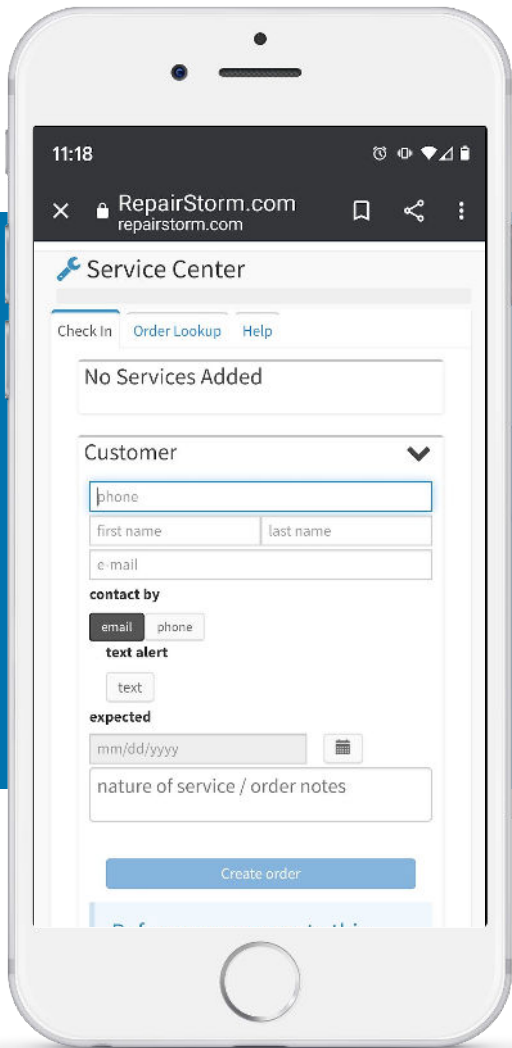

Repair Storm