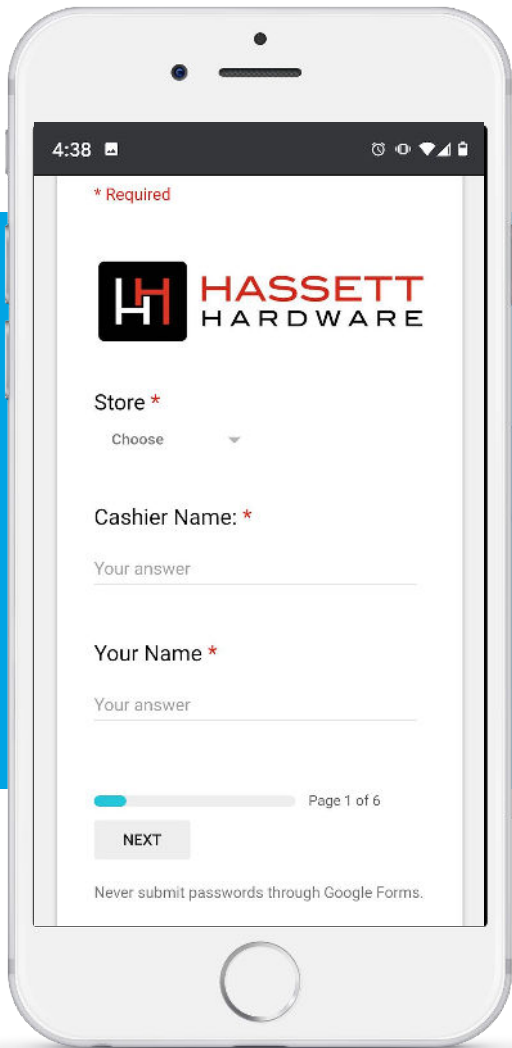

Google Forms